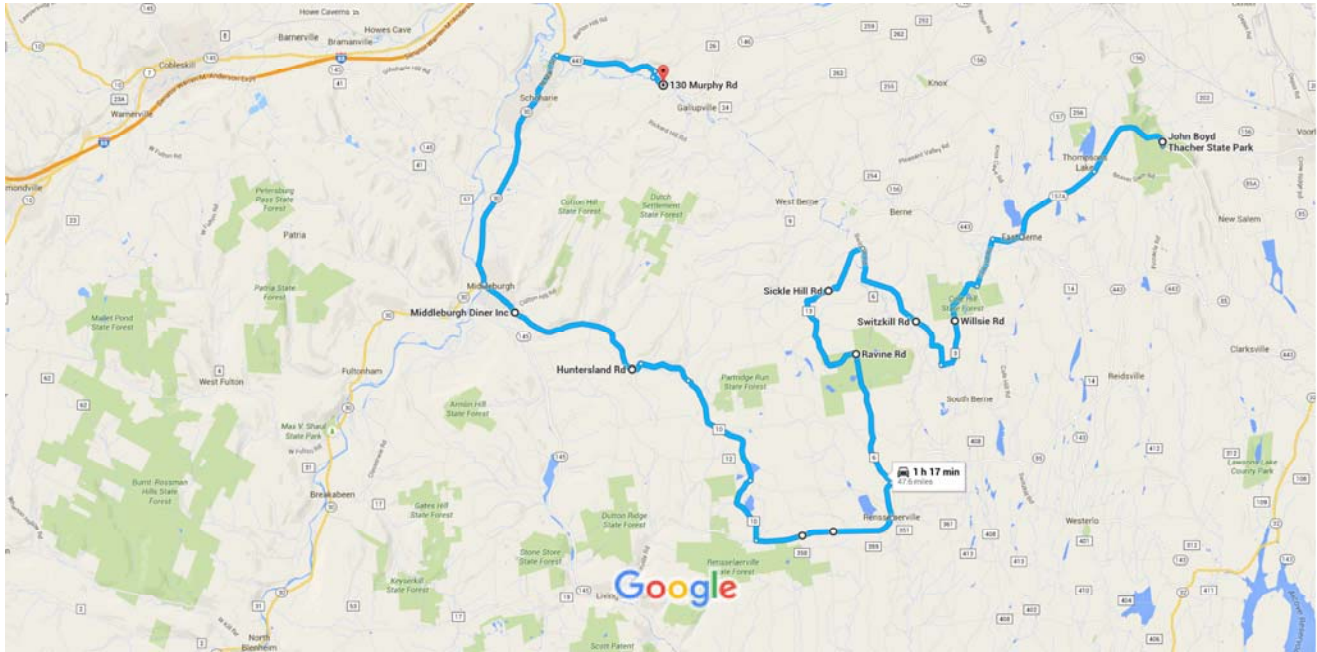

John Boyd Thacher State Park,  
Voorheesville, NY 12186 to 130 Murphy Rd, Schoharie, NY 12157

Drive 47.6 miles, 1 h 17 min

Map data ©2016 Google 2 mi

## John Boyd Thacher State Park

Voorheesville, NY 12186

- ↑ 1. Head south on John Boyd Thacher State Park toward NY-157 E 0.1 mi

---

- ↪ 2. Turn right onto NY-157 W 2.6 mi

---

- ↑ 3. Continue onto NY-157A W/Thacher Park Rd  
i Continue to follow Thacher Park Rd 2.6 mi

## Willsie Rd

East Berne, NY 12059

-  7. Head south on Willsie Rd  

---

1.3 mi
-  8. Turn right onto Switzkill Rd  

---

1.5 mi

5 min (2.8 mi)

---

-  26. Turn right onto Drebitko Rd 0.2 mi

↩ 27. Turn left onto Murphy Rd

0.3 mi

17 min (10.3 mi)