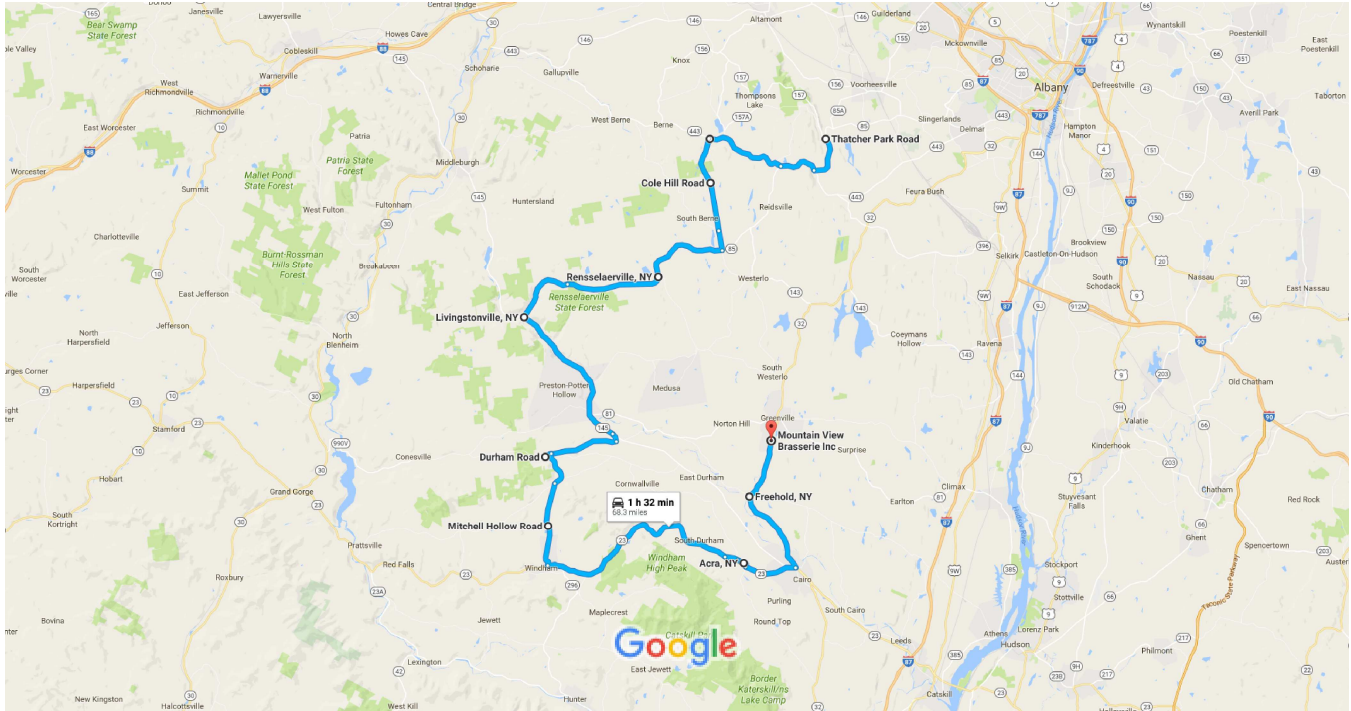

Thatcher Park Road to Mountain View Brasserie Inc

Drive 68.3 miles, 1 h 32 min

Map data ©2016 Google 2 mi

Thatcher Park Road

Voorheesville, NY 12186

- ↑ 1. Head southwest on NY-157 W 203 ft

---

- ↶ 2. Sharp left onto NY-157 E 381 ft

15 min (10.9 mi)

Cole Hill Road

East Berne, NY 12059

- ↑ 7. Head south on Cole Hill Rd toward Wright Way  

---

2.4 mi
- ↑ 8. Continue onto Switzkill Rd  

---

1.0 mi
- ↪ 9. Turn right onto NY-85 W  

## Livingstonville, NY

- ↑ 14. Head southeast on NY-145 S toward Mattice Rd  

---

7.9 mi
- ↪ 15. Slight right onto Allen Teator Rd/Mansard Ave  

---

0.4 mi
- ↪ 16. Turn right onto Co Rte 20  

---

3.7 mi

## Freehold, NY

↑ 29. Head east on Co Rd 67 toward NY-32 N

190 ft

↶ 30. Turn left at the 1st cross street onto NY-32 N

 Destination will be on the left

3.1 mi

4 min (3.1 mi)