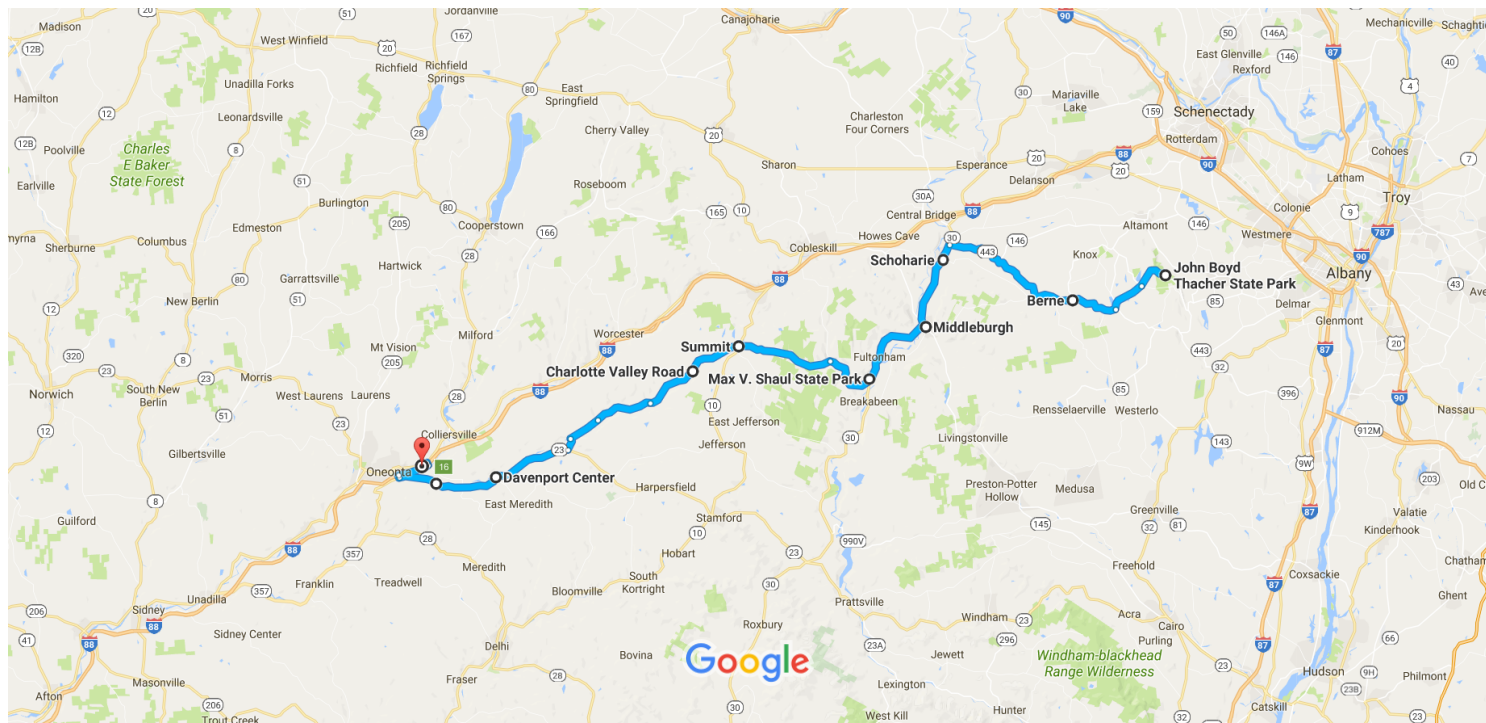

# John Boyd Thacher State Park, Voorheesville, NY 12186 to Brooks' House of Bar-B-Q

Drive 73.9 miles, 1 h 54 min

Map data ©2017 Google United States 5 mi

## John Boyd Thacher State Park

Voorheesville, NY 12186

- ↑ 1. Head north on John Boyd Thacher State Park toward NY-157 W 295 ft

---

- 2. Turn right onto NY-157 W 2.4 mi

---

- ↑ 3. Continue onto NY-157A W/Thacher Park Rd  
i Continue to follow Thacher Park Rd 2.6 mi

## Berne

New York

- ↑ 5. Head northwest on NY-443 W toward NY-156 E 82 ft

---

- ↶ 6. Turn left to stay on NY-443 W 10.6 mi

- 7. Turn left onto NY-30 S/N Main St
 

---

1.2 mi
- 8. Turn left onto Prospect St
 

## Schoharie

New York

- 9. Head west on Prospect St toward Main St
 

---

72 ft
- 10. Turn left onto NY-30 S/Main St
   

 Continue to follow NY-30 S
 

---

5.0 mi
- 11. Turn left onto Danforth Ave
 